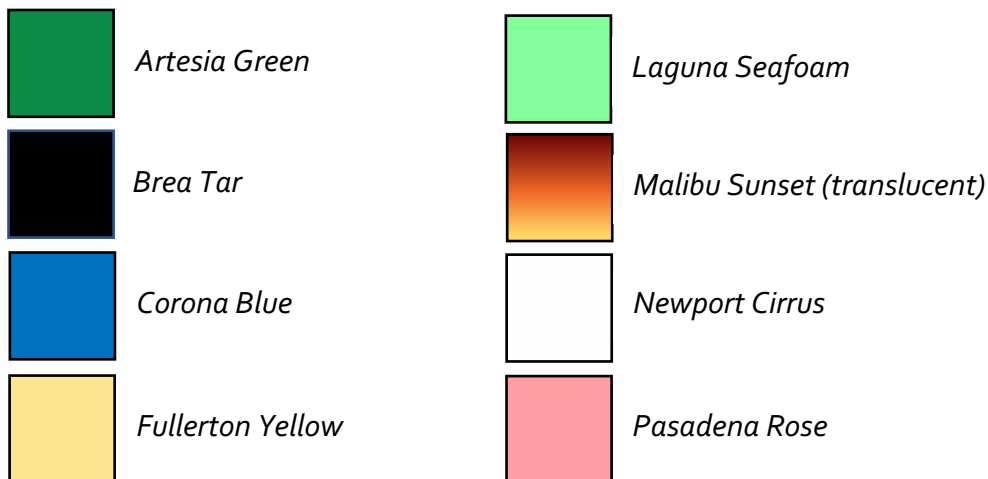

## FINISHES

The DG Woodstock guitars and Jay basses will have a distinctive signature “Water and Earth” color scheme: Corona Blue bodies will be paired with Laurel Green pearloid pickguards, with white pickups and chrome hardware. For the translucent Malibu Sunset finish, a bookmatched 5A-grade flame maple top is available for an additional \$150; a standard ash or alder top will have no upcharge.

## BODY COLORS

## PEARLOID PICKGUARD COLORS

\* pearloid and solid